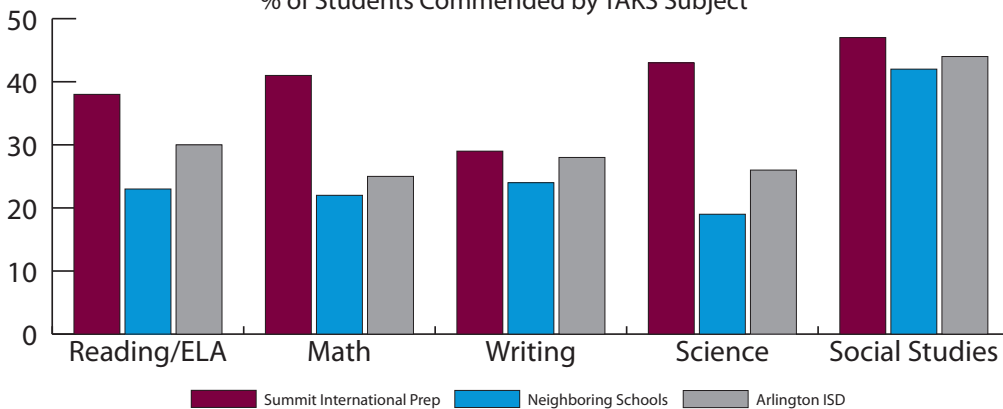

Highlights

- For 2010 TAKS administration, Summit International Prep exceeded the State's passing rates on every test and exceeded State Commended rates in 19 of the 27 tested areas – most by double-digit margins.
- 100 percent of juniors met standards for both Math and Science exit-level tests.
- Candidate school for the International Baccalaureate (IB) Middle Years Programme.
- School made possible by generous long-term lease terms of a 50-year old, 18-acre private school campus.
- Recently received KaBOOM! grant for new playground as part of NBA Cares community work.
- $24 million investment in campus will include a new high school and primary classroom building.

% of Students Commended by TAKS Subject