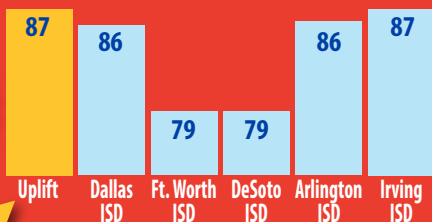

uplifteducation

Uplift schools are authorized International Baccalaureate® World Schools. All high schools offer the prestigious IB® Diploma Programme.

Uplift is the **LARGEST** IB® District in **TEXAS**.

100%

of eligible high schools earned national recognition by U.S. News and World Report and are ranked in the top 1% of Most Challenging High Schools in the Nation.

20,000 scholars in **43** schools

Class of 2019 earned **$91** million in scholarships and grants

College completion rates **4X** higher than the national average for low income students

100% college acceptance