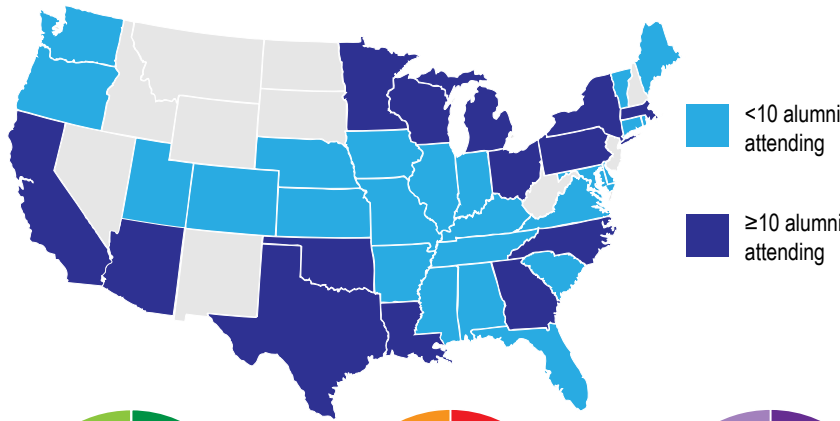

# CLASS OF 2019

**845** graduating seniors submitted over **6700** applications and were accepted to over **460** different colleges and universities, earning a grand total of **\$91.3M** in scholarships and grants.

**77%** free/reduced lunch

**78%** first generation

**100%** college acceptance

**89%** college matriculation

# CLASS OF 2020

**858** current seniors

**70%** free/reduced lunch

**78%** first generation