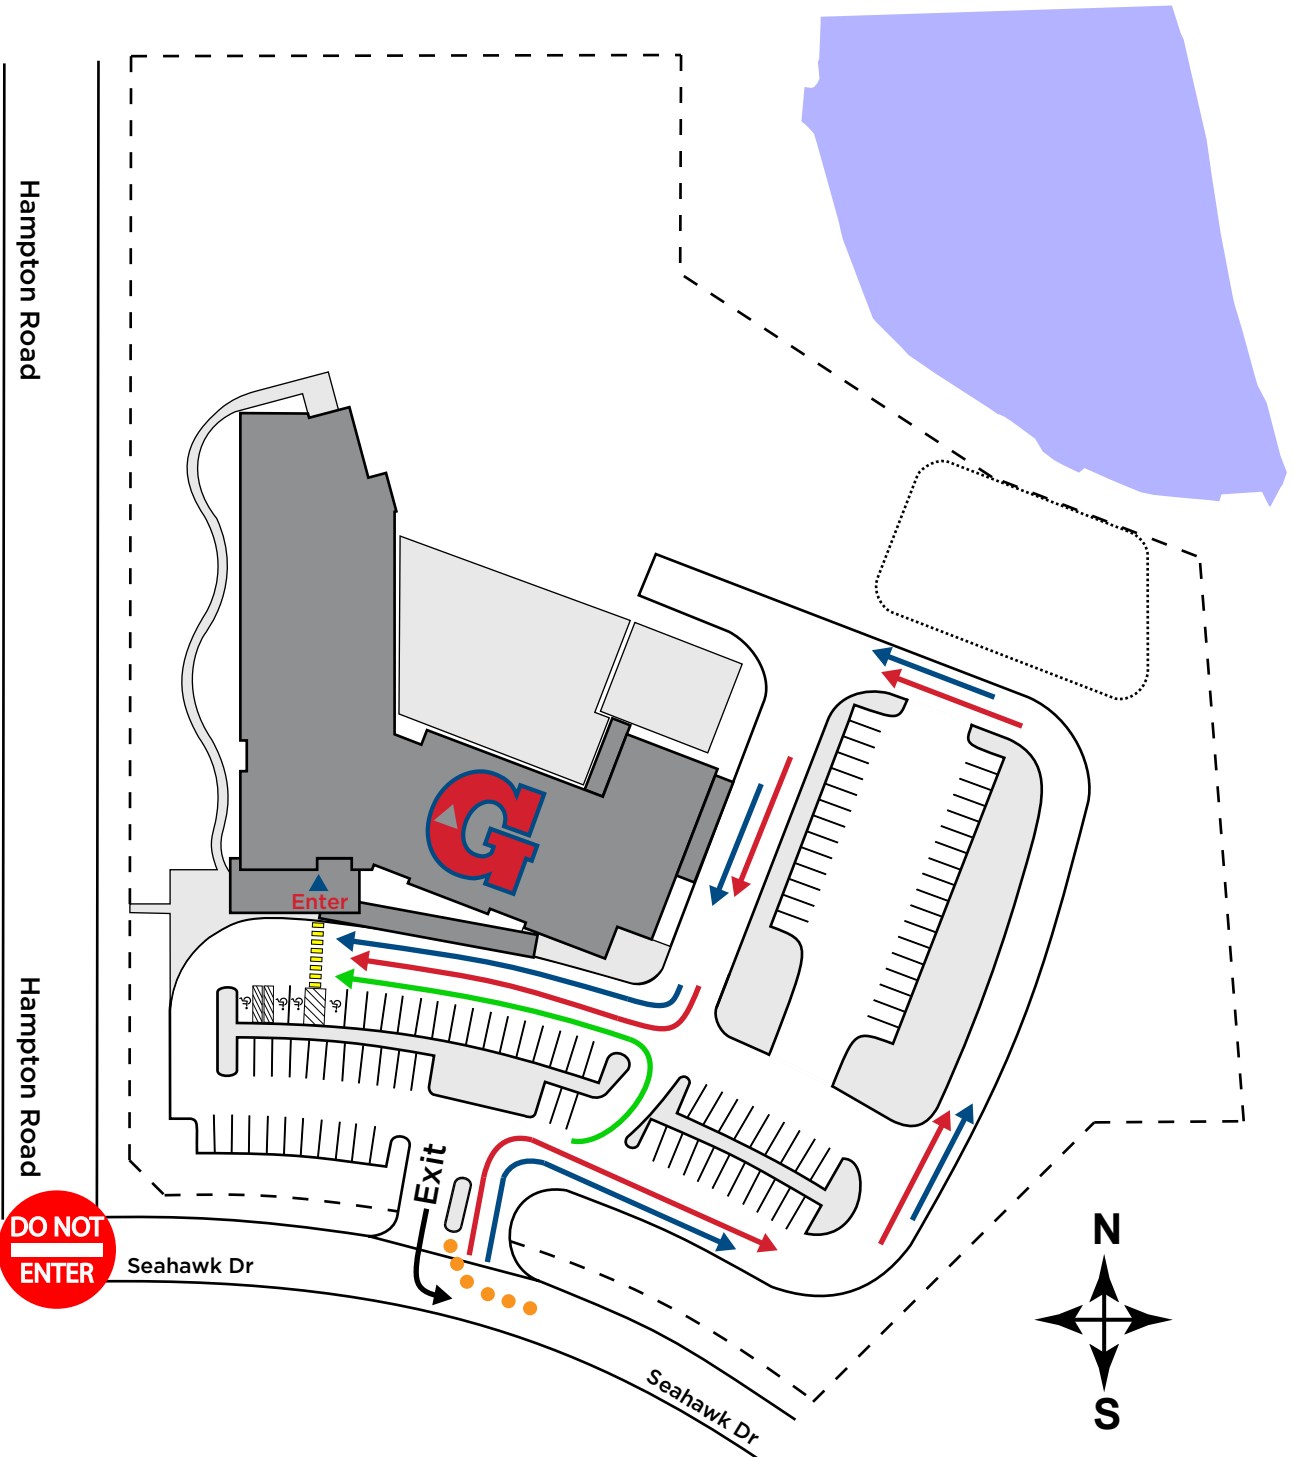

Car Line Campus Route

Blue Line
Pre-K - 2nd Grade

Red Line
3rd - 5th Grade

Green Line
After Care Program
Shuttles Only

All vehicles exit
eastbound on
Seahawk Drive

121 Seahawk Dr, DeSoto, TX 75115