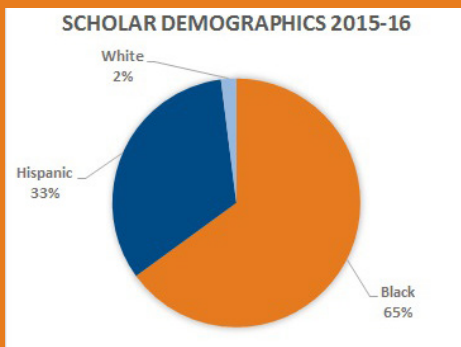

ROAD TO COLLEGE TEAM

Brady Cooper, High School Director
bcooper@uplifteducation.org

LaChelle Cunningham, Dean of College Prep/
Alumni Counselor
lacunningham@uplifteducation.org

Deborah Carey, College Counselor
dcarey@uplifteducation.org

Syreeta Pritchett, College Counselor
spritchett@uplifteducation.org

Angela Harrison, Academic Counselor
aharrison@uplifteducation.org

7 Distinctions in 2015
TEA Accountability
Ratings