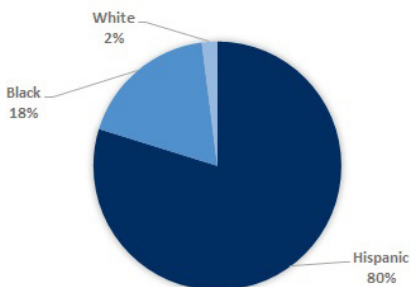

IN PARTNERSHIP WITH

SCHOLAR DEMOGRAPHICS 2015-16

ROAD TO COLLEGE TEAM

Candice Dagnino, High School Director
CDagnino@uplifteducation.org

Shirin F. McMillan, Dean of College Prep/College Counselor
shmcmillan@uplifteducation.org

Yuritza Morales, Academic Counselor
ymorales@uplifteducation.org