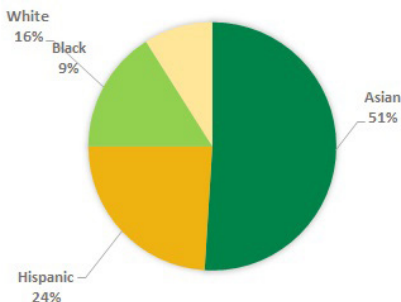

SCHOLAR DEMOGRAPHICS 2015-16

ROAD TO COLLEGE TEAM

- Heather Pereira, High School Director
  hpereira@uplifteducation.org
- Jakkia Hollingsworth, Dean of College Prep/
  Academic Counselor
  jhollingsworth@uplifteducation.org
- MaBie Jo Gibbs, Academic Counselor
  mgibbs@uplifteducation.org
- Langston Ross, College Counselor
  lross@uplifteducation.org
- Sonya Barron, Alumni Counselor
  sbarron@uplifteducation.org

AWARDED
GOLD
MEDAL FOR 2015 FOR BEST
HIGH SCHOOL IN THE NATION
BY U.S. NEWS AND WORLD
REPORT

7 Distinctions in 2015
TEA Accountability
Ratings