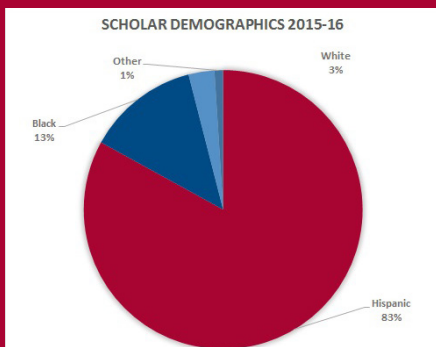

ROAD TO COLLEGE TEAM

Samina Noorani, High School Director
snoorani@uplifteducation.org

Adisa Ganic, Dean of College Prep/Academic Counselor
aganic@uplifteducation.org

Rodney Frazier, College Counselor
rfrazier@uplifteducation.org

Dauida Robinson, College Counselor
drobinson@uplifteducation.org

Megan Fliss, Alumni Counselor
mfliss@uplifteducation.org

Gates Millennium Scholars

1

GATES MILLENNIUM SCHOLAR
CLASS OF 2015
(2 SINCE 2010)

3

DELL SCHOLARS
CLASS OF 2015
(9 SINCE 2010)

uplifteducation
www.uplifteducation.org