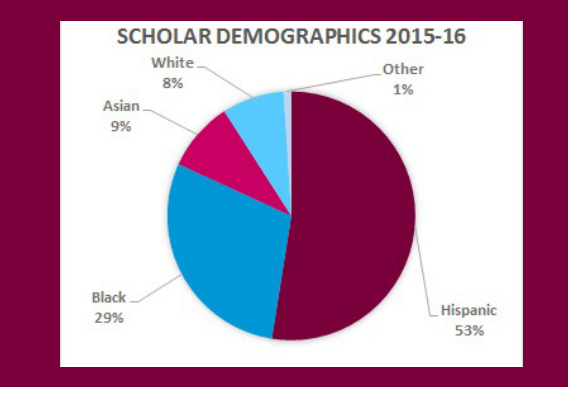

ROAD TO COLLEGE TEAM

Tracy Odom, High School Director
todom@uplifteducation.org

Margaret Rosenbaum, Dean of College Prep/
Academic Counselor
mrosenbaum@uplifteducation.org

Yessenia Hackett-Evans, Academic Counselor
yhackett-evans@uplifteducation.org

Lily Ngaruiya, College Counselor
lngaruiya@uplifteducation.org

Michele Woodhouse, Alumni Counselor
mwoodhouse@uplifteducation.org

AWARDED
BRONZE
MEDAL FOR 2015 FOR BEST
HIGH SCHOOL IN THE NATION
BY U.S. NEWS AND WORLD
REPORT

uplifteducation
www.uplifteducation.org

DELL SCHOLARS PROGRAM
MICHAEL & SUSAN DELE FOUNDATION
1
DELL SCHOLARS
CLASS OF 2015
(5 SINCE 2011)