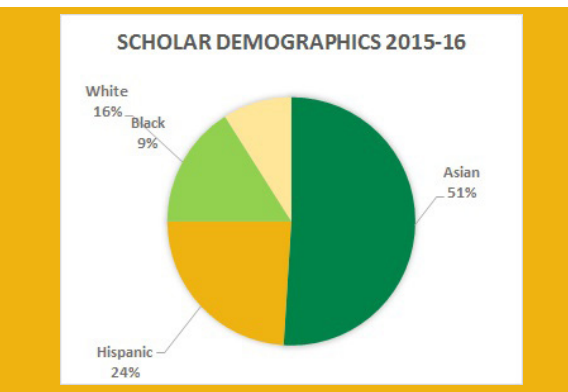

ROAD TO COLLEGE TEAM

Heather Pereira, High School Director
hpereira@uplifteducation.org

Jakkia Hollingsworth, Dean of College Prep/
Academic Counselor
jhollingsworth@uplifteducation.org

MaBie Jo Gibbs, Academic Counselor
mgibbs@uplifteducation.org

Langston Ross, College Counselor
lross@uplifteducation.org

Sonya Barron, Alumni Counselor
sbarron@uplifteducation.org

AWARDED
GOLD
MEDAL FOR 2015 FOR BEST
HIGH SCHOOL IN THE NATION
BY U.S. NEWS AND WORLD
REPORT